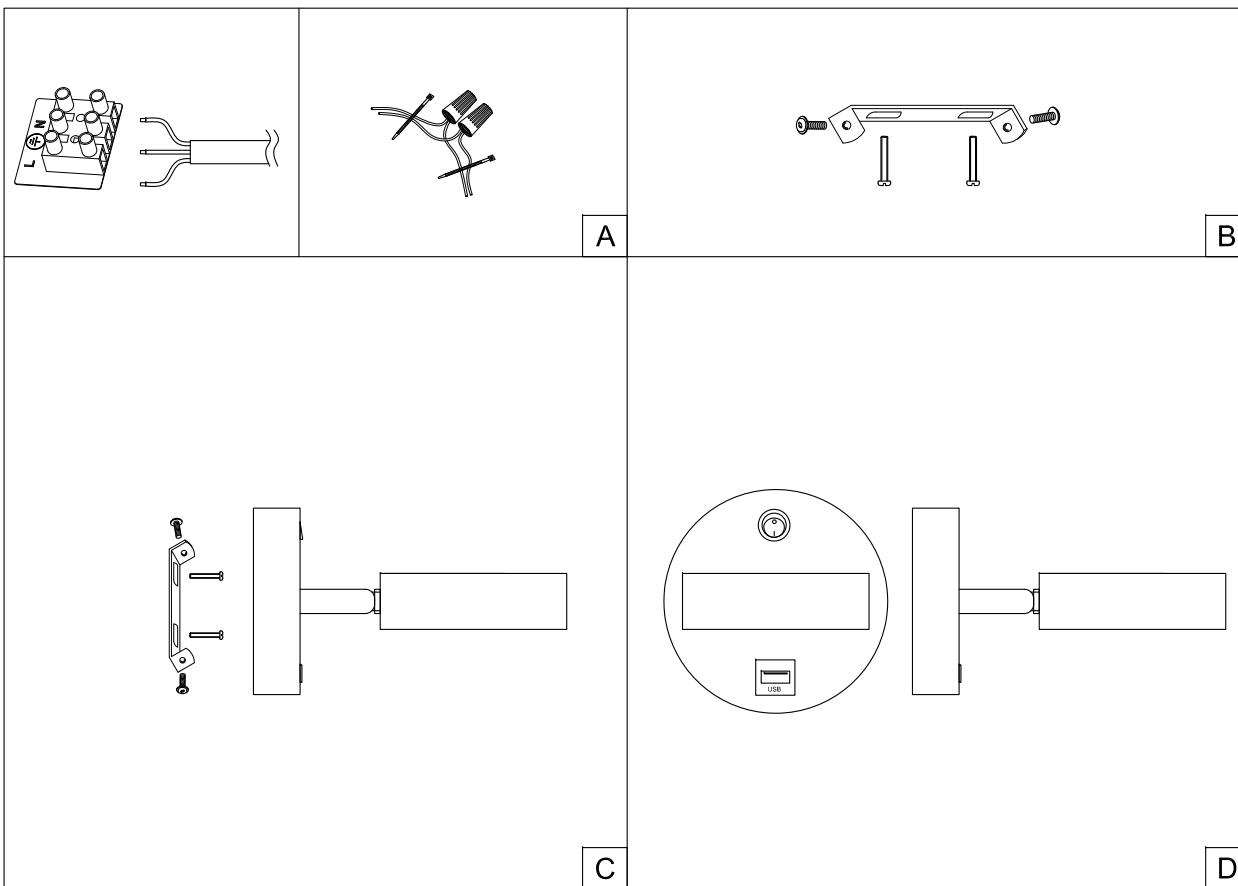

## FR10010CW-L6MG

MAX 6W  
300 Lumen

Model: FR10010CW-L6MG  
Collection: LED Market

Wall Lamps