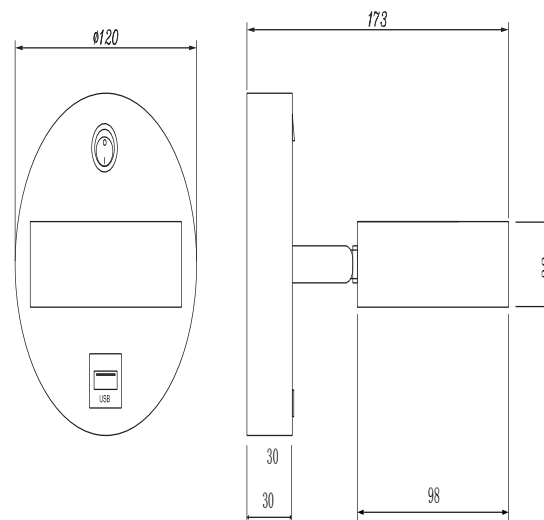

## FR10010CW-L6MG

MAX 6W  
300 Lumen

Model: FR10010CW-L6MG  
Collection: LED Market

Wall Lamps