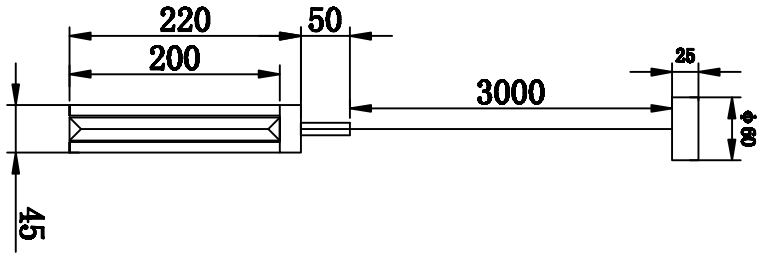

# MODEL : 4521/S

Max dimensions: L45\*H270\*Sp50mm  
 Max power: G9 1\*60w

### Safety precautions:

1. The power do not exceed the prescribed range (rated voltage AC220-240V 50Hz).
2. Please cut off the power supply while replacing the light source and other maintenance operation.
3. The plate fixed on the ceiling must be able to withstand the weight more than 3 times of the object.
4. After installation is complete, check the glass right or not? If it is damaged, it should be replaced immediately.