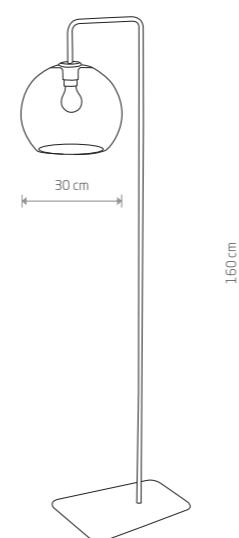

MONACO 9363

**MONACO**

glass, braided cable, painted steel

■ 9363

● 2xE27, max 60W

**MONACO**

glass, braided cable, painted steel

■ 9364

● 1xE27, max 60W

MONACO 9364

**MONACO**

glass, painted steel

■ 9362

● 2xE27, max 60W

**CRANE**

glass, painted steel, solid brass

■ 9374

● 1xE27, max 60W

**MONACO**

painted steel, glass

■ 8794

● 1xE27, max 60W

**MONACO**

glass, painted steel