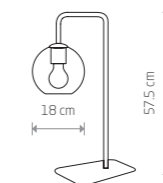

MONACO 9363

**MONACO**

glass, braided cable, painted steel

■ 9363

● 2xE27, max 60W

**MONACO**

glass, braided cable, painted steel

■ 9364

● 1xE27, max 60W

MONACO 9364

**MONACO**

glass, painted steel

■ 9362

● 2xE27, max 60W

**CRANE**

glass, painted steel, solid brass

■ 9374

● 1xE27, max 60W

**MONACO**

painted steel, glass

■ 8794

● 1xE27, max 60W

**MONACO**

glass, painted steel