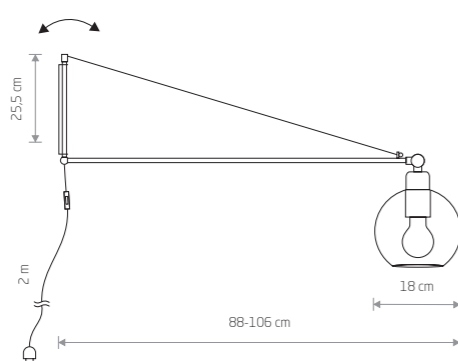

MONACO 9363

**MONACO**

glass, braided cable, painted steel

■ 9363

● 2xE27, max 60W

**MONACO**

glass, braided cable, painted steel

■ 9364

● 1xE27, max 60W

MONACO 9364

**MONACO**

glass, painted steel

■ 9362

● 2xE27, max 60W

**CRANE**

glass, painted steel, solid brass

■ 9374

● 1xE27, max 60W

**MONACO**

painted steel, glass

■ 8794

● 1xE27, max 60W

**MONACO**

glass, painted steel