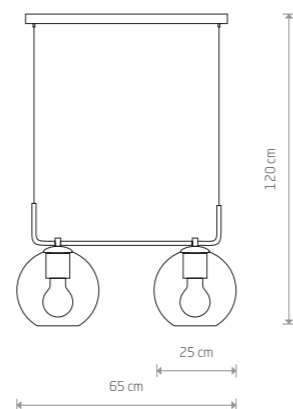

MONACO 9363

**MONACO**

glass, braided cable, painted steel

■ 9363

● 2xE27, max 60W

**MONACO**

glass, braided cable, painted steel

■ 9364

● 1xE27, max 60W

MONACO 9364

**MONACO**

glass, painted steel

■ 9362

● 2xE27, max 60W

**CRANE**

glass, painted steel, solid brass

■ 9374

● 1xE27, max 60W

**MONACO**

painted steel, glass

■ 8794

● 1xE27, max 60W

**MONACO**

glass, painted steel

■ 9308

● 1xE27, max 60W

MONACO 9308