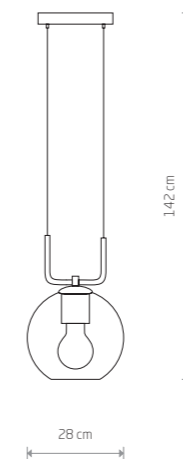

MONACO 9363

**MONACO**

glass, braided cable, painted steel

■ 9363

● 2xE27, max 60W

**MONACO**

glass, braided cable, painted steel

■ 9364

● 1xE27, max 60W

MONACO 9364

**MONACO**

glass, painted steel

■ 9362

● 2xE27, max 60W

**CRANE**

glass, painted steel, solid brass

■ 9374

● 1xE27, max 60W

**MONACO**

painted steel, glass

■ 8794

● 1xE27, max 60W

**MONACO**

glass, painted steel

■ 9308

● 1xE27, max 60W

MONACO 9308