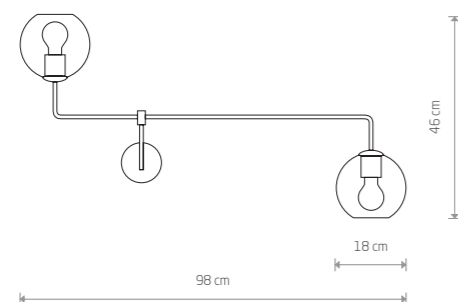

MONACO 9363

**MONACO**

glass, braided cable, painted steel

■ 9363

● 2xE27, max 60W

**MONACO**

glass, braided cable, painted steel

■ 9364

● 1xE27, max 60W

MONACO 9364

**MONACO**

glass, painted steel

■ 9362

● 2xE27, max 60W

**CRANE**

glass, painted steel, solid brass

■ 9374

● 1xE27, max 60W

**MONACO**

painted steel, glass

■ 8794

● 1xE27, max 60W

**MONACO**

glass, painted steel

■ 9308

● 1xE27, max 60W

MONACO 9308