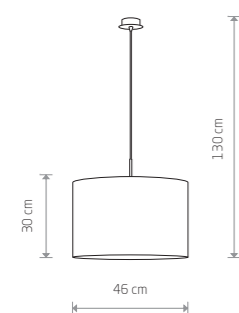


**ALICE**

fabric, painted steel

9084

1xE27, max 60W

**ALICE**

fabric, painted steel

9091

1xE27, max 60W

**ALICE L**

fabric, painted steel

4961

1xE27, max 60W

**ALICE M**

fabric, painted steel

4962

2xE27, max 60W

**ALICE L**

painted steel, fabric

4963

1xE27, max 60W

**ALICE XS**

fabric, painted steel

5663

1xE27, max 60W