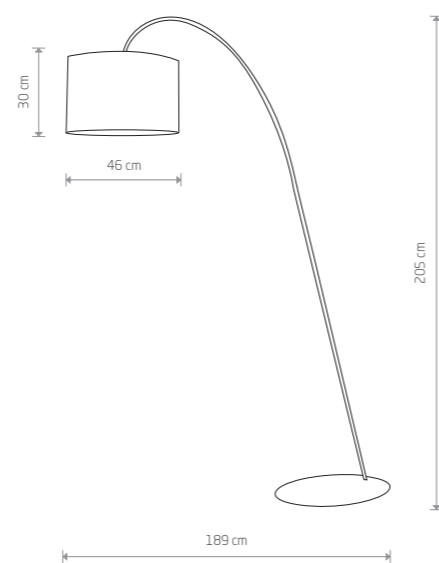


**ALICE**

fabric, painted steel

9084

1xE27, max 60W

**ALICE**

fabric, painted steel

9091

1xE27, max 60W

**ALICE L**

fabric, painted steel

4961

1xE27, max 60W

**ALICE M**

fabric, painted steel

4962

2xE27, max 60W

**ALICE L**

painted steel, fabric

4963

1xE27, max 60W

**ALICE XS**

fabric, painted steel

5663

1xE27, max 60W

**ALICE L**

painted steel, fabric

3464

3457

1xE27, max 60W

ALICE L 3466

ALICE XS 5663