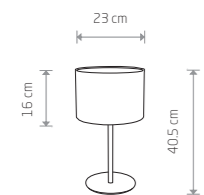

ALICE

fabric, painted steel

9084

1xE27, max 60W