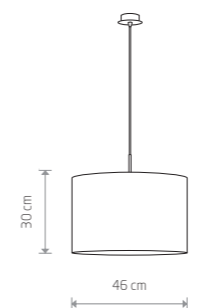

ALICE L

fabric, painted steel

3466

1xE27, max 60W