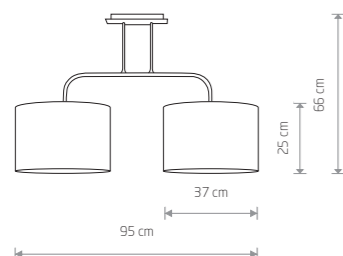

ALICE L

fabric, painted steel

4961

1xE27, max 60W

ALICE M

fabric, painted steel

4962

2xE27, max 60W