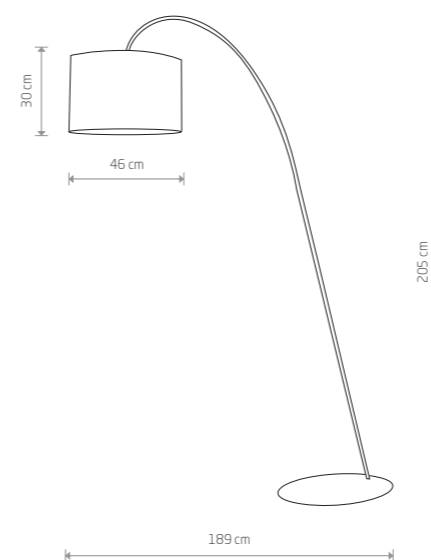


**ALICE**

fabric, painted steel

9084

1xE27, max 60W

**ALICE**

fabric, painted steel

9091

1xE27, max 60W

**ALICE L**

painted steel, fabric

4963

1xE27, max 60W

**ALICE XS**

fabric, painted steel

5663

1xE27, max 60W

**ALICE M**

fabric, painted steel

3458

1xE27, max 60W

**ALICE L**

fabric, painted steel

3466

1xE27, max 60W

**ALICE L**

painted steel, fabric

3464

3457

1xE27, max 60W

ALICE L 3466

ALICE XS 5663