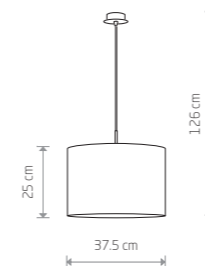

ALICE XS

fabric, painted steel

5663

1xE27, max 60W

ALICE M

fabric, painted steel

3458

1xE27, max 60W