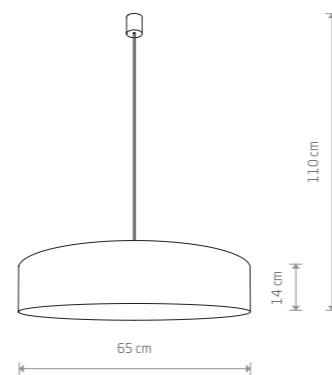

TURDA 8952

TURDA 8958

TURDA 8955

TURDA 8802

**TURDA**  
fabric, plastic, painted steel

8945  
3xE27, max 25W only LED

**TURDA**  
fabric, plastic, painted steel

8952  
3xE27, max 25W only LED

**TURDA**  
fabric, plastic, painted steel

8958  
7xE27, max 25W only LED

**TURDA**  
fabric, plastic, painted steel

8950  
3xE27, max 25W only LED

**TURDA**  
fabric, plastic, painted steel

8955  
4xE27, max 25W only LED

**TURDA**  
fabric, plastic, painted steel

8802  
7xE27, max 25W only LED