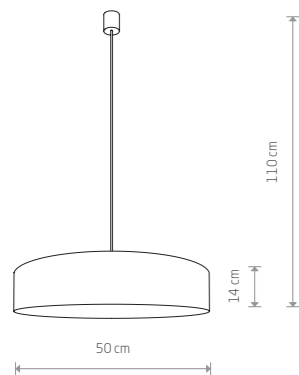

TURDA 8952

TURDA 8958

TURDA 8955

TURDA 8802

**TURDA**  
fabric, plastic, painted steel

8945  
3xE27, max 25W only LED

**TURDA**  
fabric, plastic, painted steel

8952  
3xE27, max 25W only LED

**TURDA**  
fabric, plastic, painted steel

8958  
7xE27, max 25W only LED

**TURDA**  
fabric, plastic, painted steel

8950  
3xE27, max 25W only LED

**TURDA**  
fabric, plastic, painted steel

8955  
4xE27, max 25W only LED

**TURDA**  
fabric, plastic, painted steel

8802  
7xE27, max 25W only LED