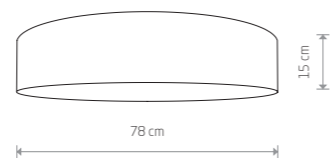

TURDA 8952

TURDA 8958

TURDA 8955

TURDA 8802

**TURDA**  
fabric, plastic, painted steel

8945  
3xE27, max 25W only LED

**TURDA**  
fabric, plastic, painted steel

8952  
3xE27, max 25W only LED

**TURDA**  
fabric, plastic, painted steel

8958  
7xE27, max 25W only LED

**TURDA**  
fabric, plastic, painted steel

8950  
3xE27, max 25W only LED

**TURDA**  
fabric, plastic, painted steel

8955  
4xE27, max 25W only LED

**TURDA**  
fabric, plastic, painted steel

8802  
7xE27, max 25W only LED