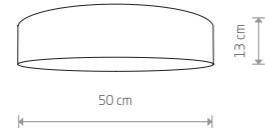

TURDA 8952

TURDA 8958

TURDA 8955

TURDA 8802

**TURDA**  
fabric, plastic, painted steel

8945  
3xE27, max 25W only LED

**TURDA**  
fabric, plastic, painted steel

8952  
3xE27, max 25W only LED

**TURDA**  
fabric, plastic, painted steel

8958  
7xE27, max 25W only LED

**TURDA**  
fabric, plastic, painted steel

8950  
3xE27, max 25W only LED

**TURDA**  
fabric, plastic, painted steel

8955  
4xE27, max 25W only LED