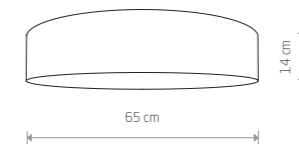

TURDA 8952

TURDA 8958

TURDA 8955

TURDA 8802

**TURDA**  
fabric, plastic, painted steel

8945  
3xE27, max 25W only LED

**TURDA**  
fabric, plastic, painted steel

8952  
3xE27, max 25W only LED

**TURDA**  
fabric, plastic, painted steel

8958  
7xE27, max 25W only LED

**TURDA**  
fabric, plastic, painted steel

8950  
3xE27, max 25W only LED

**TURDA**  
fabric, plastic, painted steel

8955  
4xE27, max 25W only LED

**TURDA**  
fabric, plastic, painted steel

8802  
7xE27, max 25W only LED