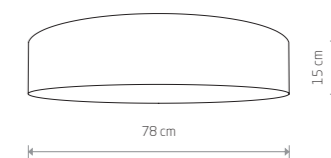

**TURDA**  
fabric, plastic, painted steel

8958  
7xE27, max 25W only LED

**TURDA**  
fabric, plastic, painted steel

8950  
3xE27, max 25W only LED

**TURDA**  
fabric, plastic, painted steel

8955  
4xE27, max 25W only LED