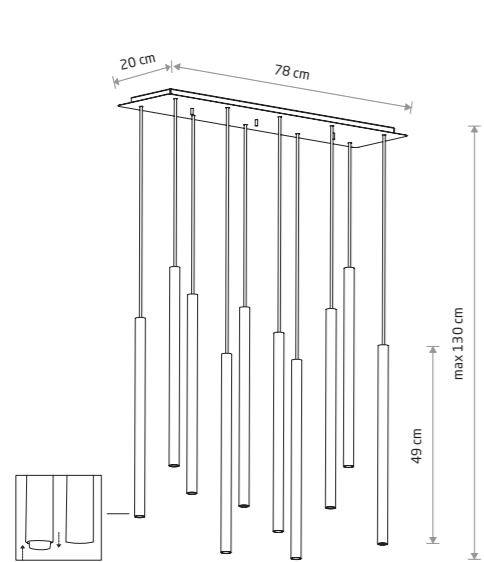

LASER 490 10705

LASER 1000 7668

LASER 490

■ painted steel

- 8922 ■ 8923 ■ 10705

● 10xG9, max 10W only LED

■ solid brass, painted steel

- 8924

● 10xG9, max 10W only LED

LASER 490

■ painted steel

- 8918 ■ 8920 ■ 10704

● 7xG9, max 10W only LED

■ solid brass, painted steel

- 8921

● 7xG9, max 10W only LED

LASER 1000

■ painted steel

- 7667

● 7xG9, max 10W only LED

■ solid brass, painted steel

- 7668

● 7xG9, max 10W only LED