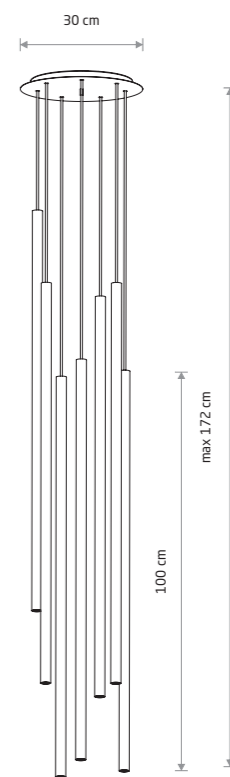

LASER 490 10705

LASER 1000 7668

LASER 490

■ painted steel

- 8922 ■ 8923 ■ 10705

● 10xG9, max 10W only LED

■ solid brass, painted steel

- 8924

● 10xG9, max 10W only LED

LASER 490

■ painted steel

- 8918 ■ 8920 ■ 10704

● 7xG9, max 10W only LED

■ solid brass, painted steel

- 8921

● 7xG9, max 10W only LED

LASER 1000

■ painted steel

- 7667

● 7xG9, max 10W only LED

■ solid brass, painted steel

- 7668

● 7xG9, max 10W only LED