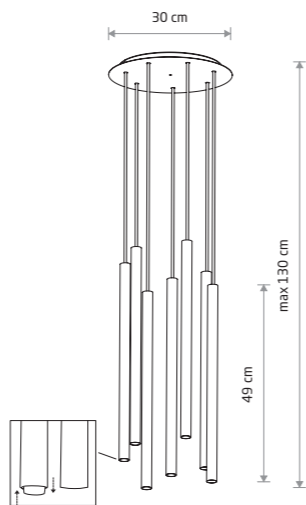

LASER 490 10705

LASER 1000 7668

LASER 490

■ painted steel

- 8922 ■ 8923 ■ 10705

● 10xG9, max 10W only LED

■ solid brass, painted steel

- 8924

● 10xG9, max 10W only LED

LASER 490

■ painted steel

- 8918 ■ 8920 ■ 10704

● 7xG9, max 10W only LED

■ solid brass, painted steel

- 8921

● 7xG9, max 10W only LED

LASER 1000

■ painted steel

- 7667

● 7xG9, max 10W only LED

■ solid brass, painted steel

- 7668

● 7xG9, max 10W only LED