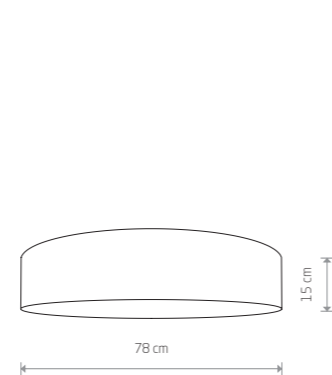

TURDA 8946

TURDA 8947

**TURDA**  
fabric, plastic, painted steel

■ 8946

● 3xE27, max 25W only LED

**TURDA**  
fabric, plastic, painted steel

■ 8947

● 3xE27, max 25W only LED

**TURDA**  
fabric, plastic, painted steel

■ 8953

● 3xE27, max 25W only LED

**TURDA**  
fabric, plastic, painted steel

■ 8960

● 7xE27, max 25W only LED

■ GRAY T024

■ WHITE P004 RAL 9003