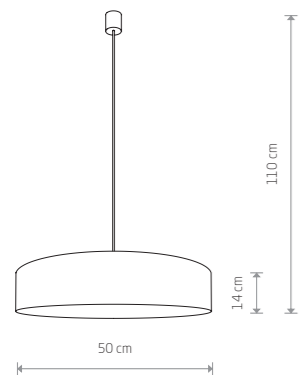

TURDA 8946

TURDA 8947

**TURDA**  
fabric, plastic, painted steel

■ 8946

● 3xE27, max 25W only LED

**TURDA**  
fabric, plastic, painted steel

■ 8947

● 3xE27, max 25W only LED

**TURDA**  
fabric, plastic, painted steel

■ 8953

● 3xE27, max 25W only LED

**TURDA**  
fabric, plastic, painted steel

■ 8960

● 7xE27, max 25W only LED

■ GRAY T024

■ WHITE P004 RAL 9003