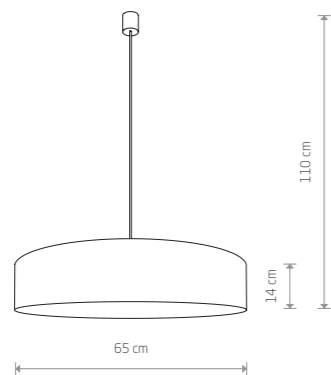

TURDA 8946

TURDA 8947

**TURDA**  
fabric, plastic, painted steel

■ 8946

● 3xE27, max 25W only LED

**TURDA**  
fabric, plastic, painted steel

■ 8947

● 3xE27, max 25W only LED

**TURDA**  
fabric, plastic, painted steel

■ 8953

● 3xE27, max 25W only LED

**TURDA**  
fabric, plastic, painted steel

■ 8960

● 7xE27, max 25W only LED

■ GRAY T024

■ WHITE P004 RAL 9003