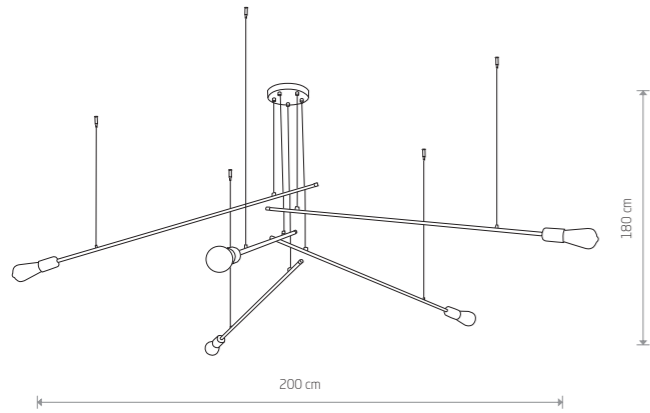

PILE 9127

**PILE**  
painted steel, steel

- 9127
- ● 5xE27, max 60W

**PILE**  
painted steel, steel

- 9128
- ● 3xE27, max 60W

MILL 9135

MILL 9136

**MILL**  
painted steel, brass-plated steel

- 9135
- ● 8xE27, max 60W

**MILL**  
painted steel, brass-plated steel

- 9136
- ● 3xE27, max 60W