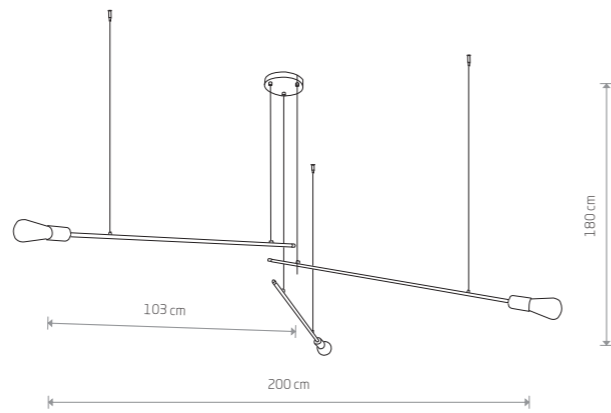

PILE 9127

**PILE**  
painted steel, steel

- 9127
- ● 5xE27, max 60W

**PILE**  
painted steel, steel

- 9128
- ● 3xE27, max 60W

MILL 9135

MILL 9136

**MILL**  
painted steel, brass-plated steel

- 9135
- ● 8xE27, max 60W

**MILL**  
painted steel, brass-plated steel

- 9136
- ● 3xE27, max 60W