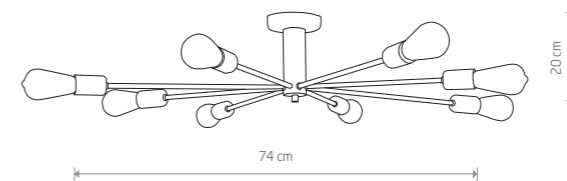

PILE 9127

**PILE**  
painted steel, steel

- 9127
- ● 5xE27, max 60W

**PILE**  
painted steel, steel

- 9128
- ● 3xE27, max 60W

MILL 9135

MILL 9136

**MILL**  
painted steel, brass-plated steel

- 9135
- ● 8xE27, max 60W

**MILL**  
painted steel, brass-plated steel

- 9136
- ● 3xE27, max 60W