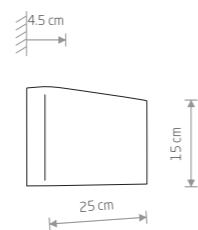

### BERGEN

painting steel

9706 9707

2xGU10, max 35W