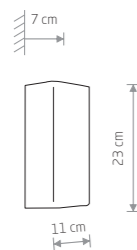

### BERGEN

painting steel

9706 9707

2xGU10, max 35W